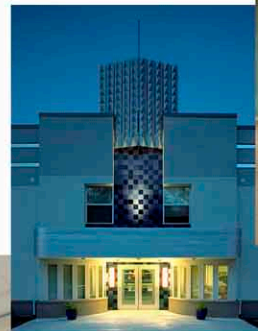

our staff works hard to get the job done for you -- on your schedule, on time, accurately .. competitively.

P-Tn / Photo-Technique
6835 LAMAR AVENUE
OVERLAND PARK, KANSAS 66204
voice/fax 913-384-9369
www.P-Tn.com