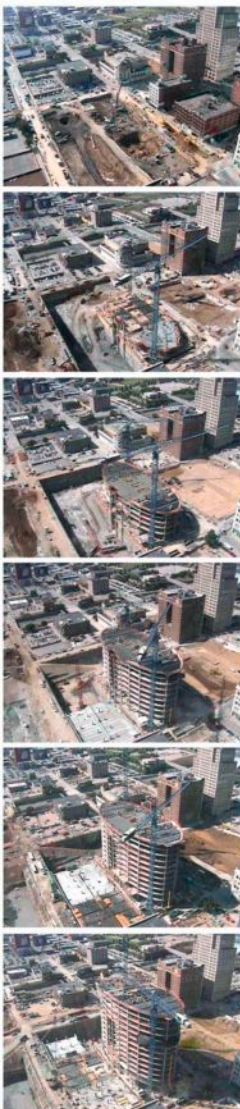

P-Tn ProgressWEBCAM hosting is centered around our unique P-Tn ARCHIVEpics Interface.

1. FUNCTIONALITY INCLUDES:
2. latest image display
   - image magnification tool
   - calendar archive to all images
   - current site weather conditions
   - interactive map to project site
   - email with image attached
   - link to all ProgressWEBCAMS on the same project
   - time-lapse picsSLIDESHOW
   - link to WebWINDOW including quarterly edited time-lapse ProgressCAMovie
   - password-protected access to ProgressWEBCAM Live View (w/PTZ control, if available)